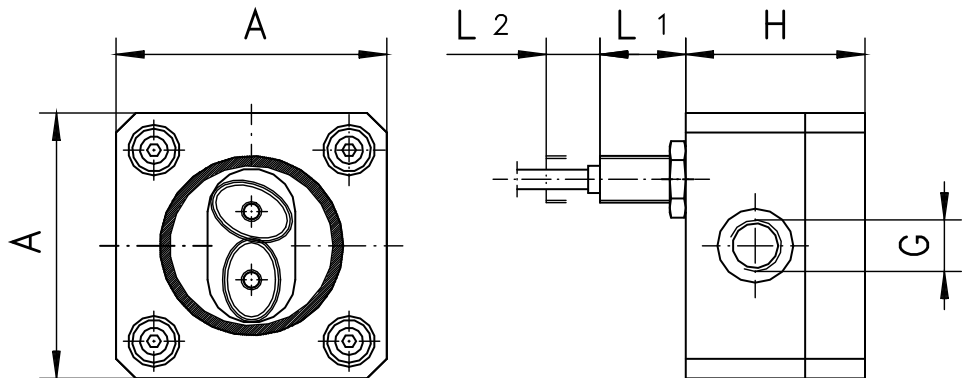

MATERIALS

housing   POM
cover   POM, option PMMA (transparent)
oval wheel   POM
signal initiator   1.4301
axle   1.4301
seal   NBR

Type	G	A mm	H mm	L1 mm	L2 mm
VHO-008GP.080	G 1/4	68	45	21,5	13,5
VHO-008GP.100	G 1/4	68	49	21	14
VHO-015GP.250	G 1/2	99	71 *	19	16
VHO-020GP.400	G 3/4	119	84,5 *	17	18

* with transparent covers +3mm