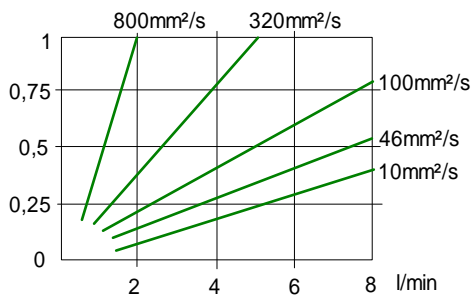

Flowmeter Volutron VHO...GP

6.2.
VHO.

ELECTRICAL DATA

inductive sensor
PNP, asymmetrically 18..30 V DC max. 120mA (typ. 10mA)
cable 2 m
protection class IP 65

MOUNTING POSITION

METERING SUBSTANCES

NOMENCLATURE

VHO-	008	G	P	P	080	P	basic type specification
	008						● nominal diameter DN 8 - G1/4
	015						● nominal diameter DN 15 - G1/2
	020						● nominal diameter DN 20 - G3/4
		G					● female thread
			P				● housing material POM
			A				○ housing material Aluminium
				P			● cover material POM
				T			○ cover material PMMA (transparent)
				A			○ cover material Aluminium
					080		● measuring range 0.3 - 8 l/min
					100		● measuring range 0.4 - 10 l/min
					250		● measuring range 1.0 - 25 l/min
					400		● measuring range 1.6 - 40 l/min
						P	● exit PNP
						A	○ exit Namur

PRESSURE LOSS

VHO-008GP.080

pressure loss / bar