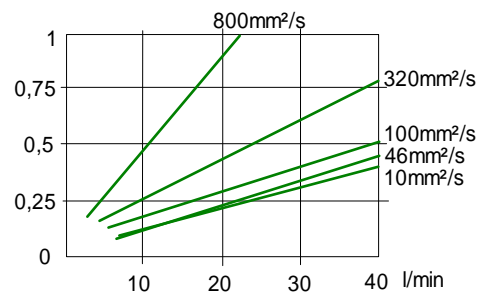

VHO-020GP.400

pressure loss / bar